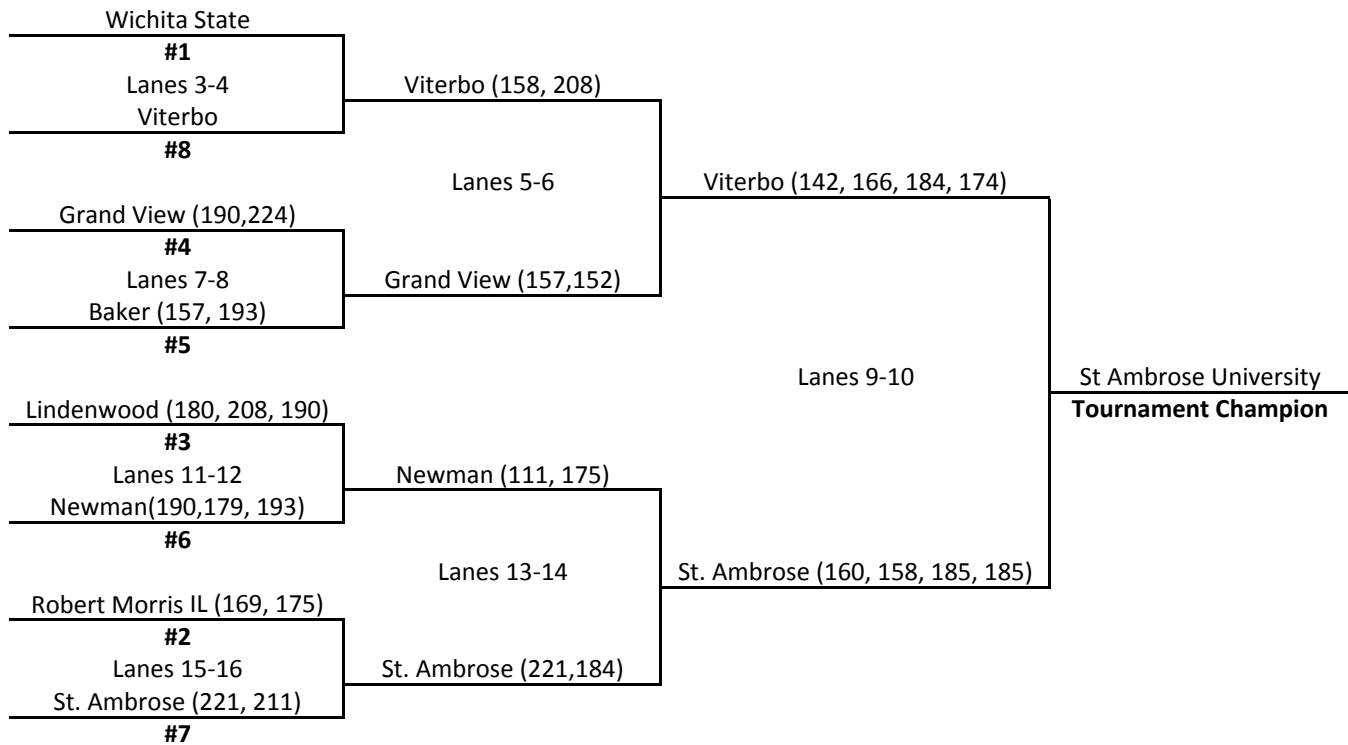

16th Annual Leatherneck Classic Presented by the Quad Cities Sports Commission

Women's Varsity Bracket

**16th Annual
Leatherneck Classic
Presented by the Quad Cities Sports Commission
Women's Varsity and JV Standing**

**16th Annual
Leatherneck Classic
Presented by the Quad Cities Sports Commission**

Women's Junior Varsity Bracket

**16th Annual
Leatherneck Classic
Presented by the Quad Cities Sports Commission**

Women's JV Standing