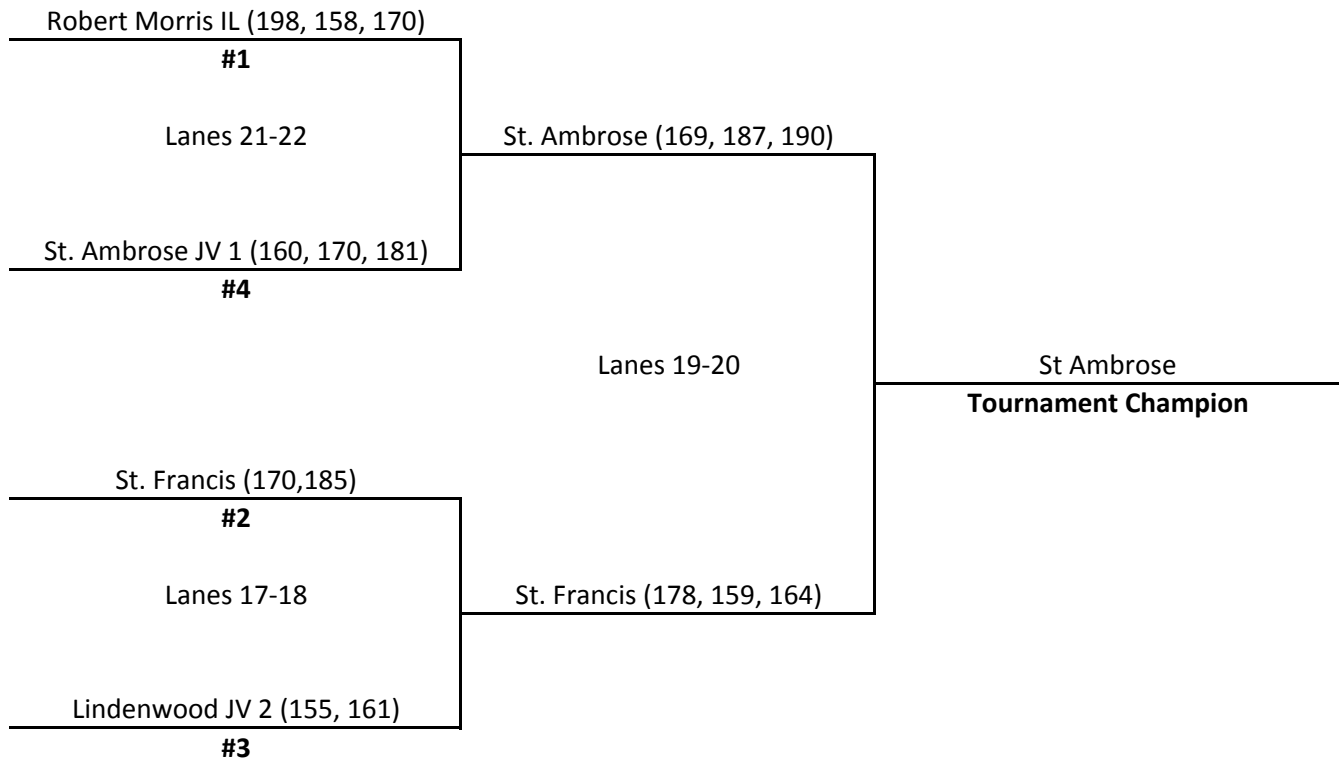

16th Annual Leatherneck Classic Presented by the Quad Cities Sports Commission

Women's Varsity Bracket

**16th Annual
Leatherneck Classic
Presented by the Quad Cities Sports Commission
Women's Varsity and JV Standing**

**16th Annual
Leatherneck Classic
Presented by the Quad Cities Sports Commission**

Women's Junior Varsity Bracket

**16th Annual
Leatherneck Classic
Presented by the Quad Cities Sports Commission**

Women's JV Standing