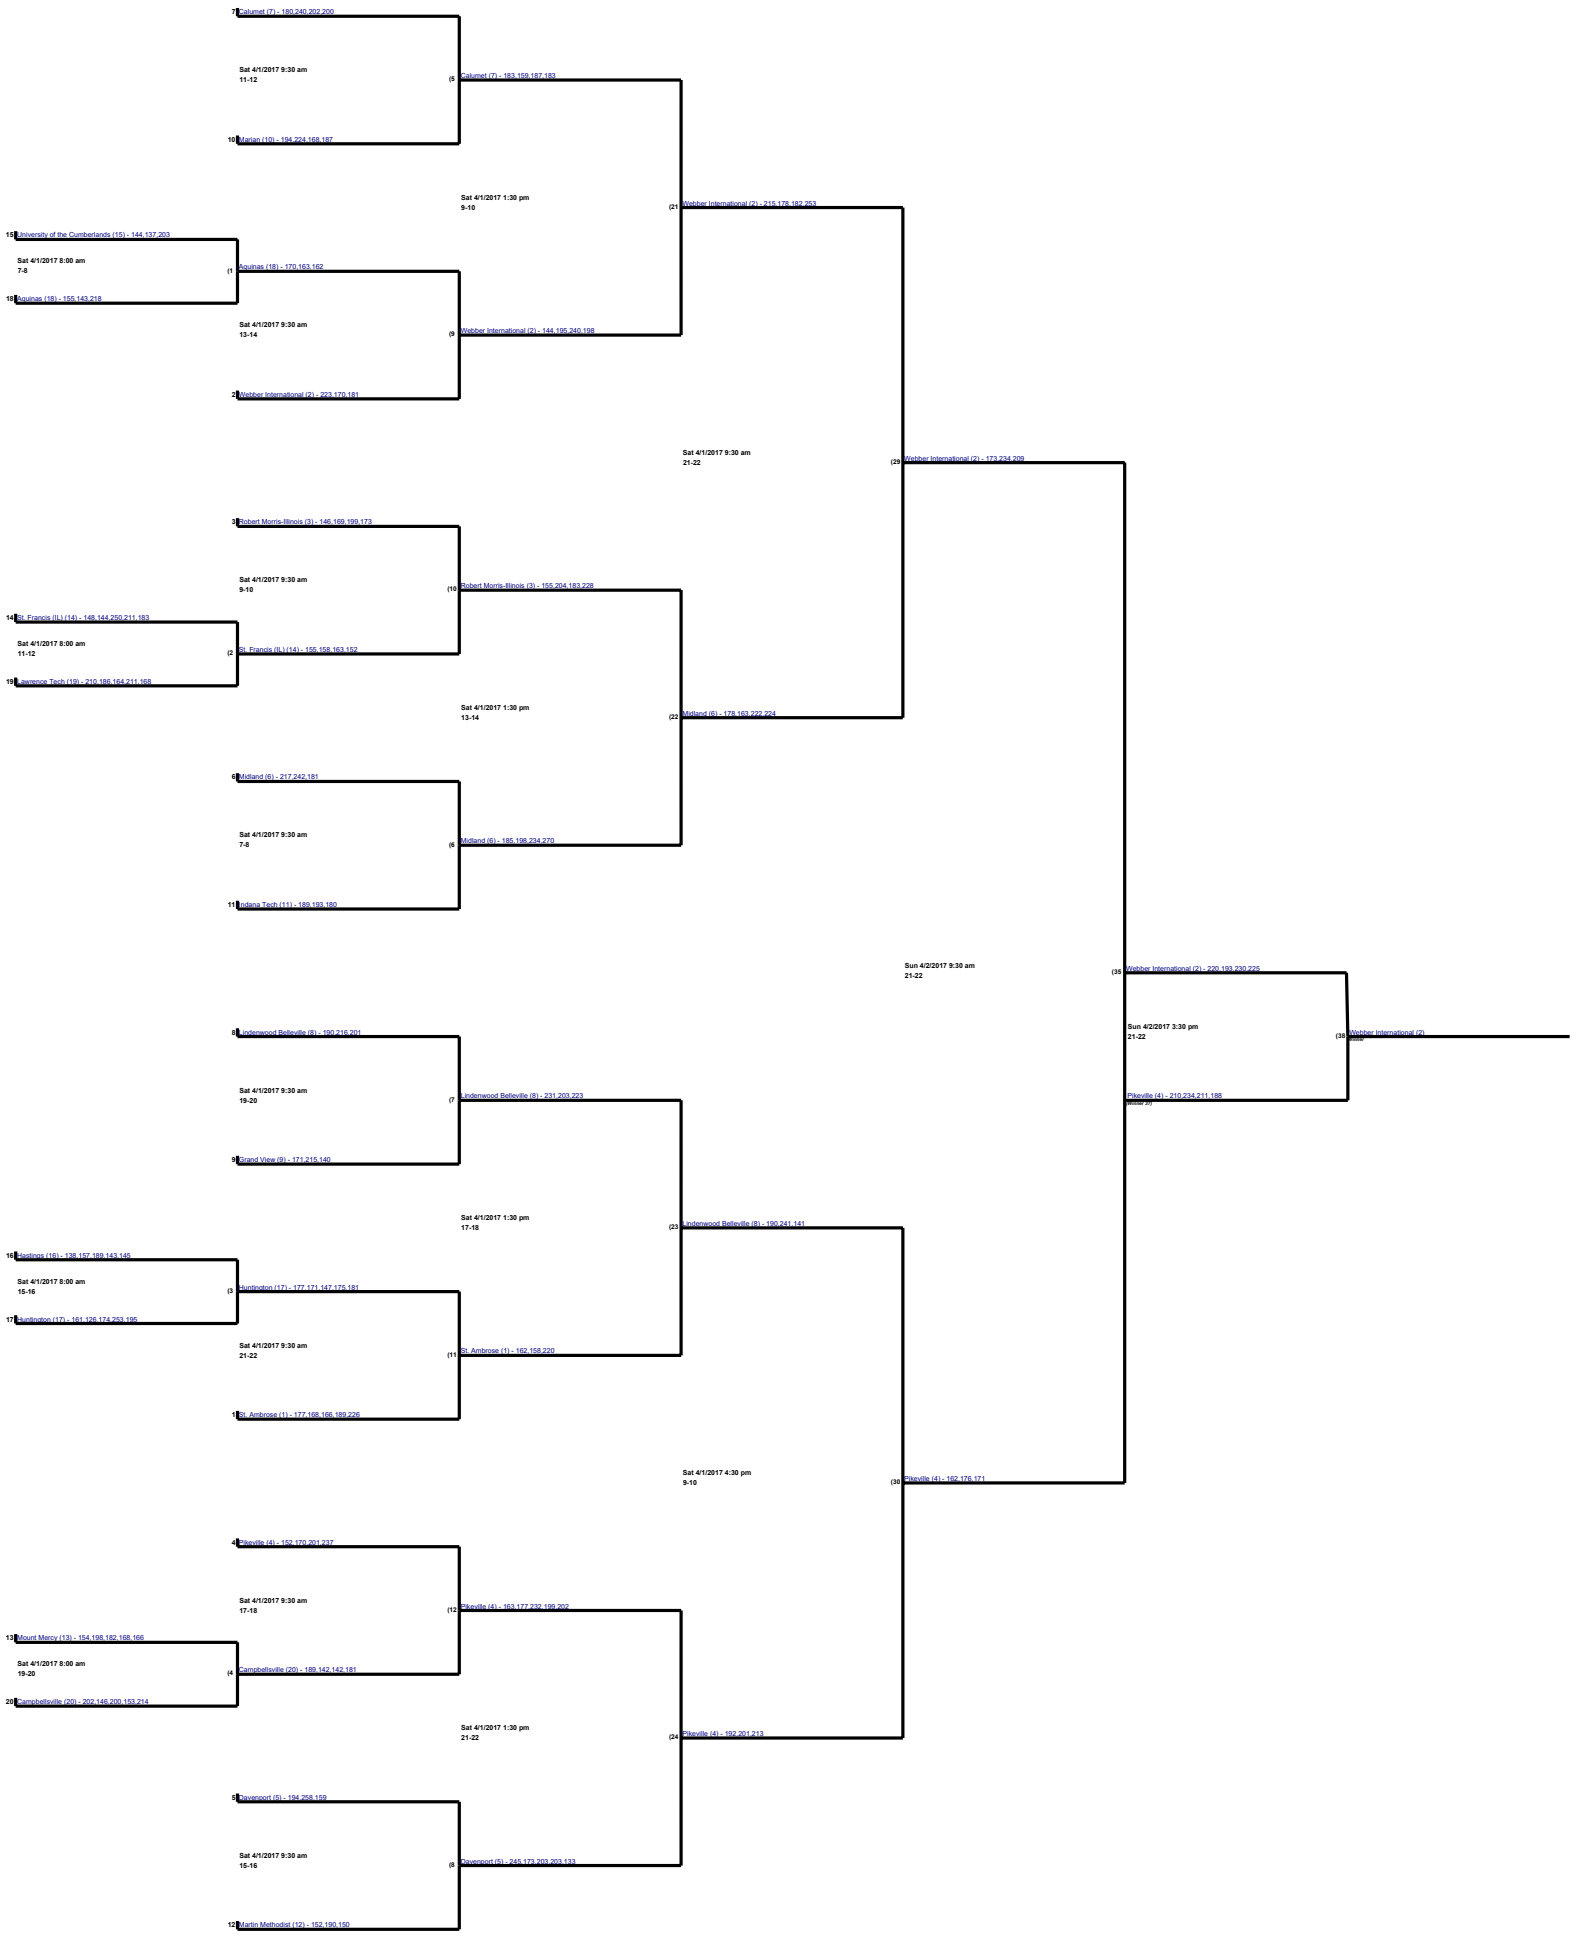

18	St. Francis 192, 195, 188, 133, 142	Martin Methodist 182, 201, 188, 196, 178	Sat 1:30 pm
19	Marian 171, 183, 214, 176, 167	Huntington 174, 142, 179, 176, 180	Sat 1:30 pm
20	Campbellsville 201, 186, 162, 210	Indiana Tech 145, 190, 156, 168	Sat 1:30 pm
25	Campbellsville 173, 164, 133, 152	Calumet 144, 197, 194, 183	Sat 3:00 pm
26	Huntington 179, 162, 171, 193	Robert Morris-Illinois 146, 189, 169, 170	Sat 3:00 pm
27	Martin Methodist 217, 206, 147, 175, 144	St. Ambrose 179, 204, 204, 180, 201	Sat 3:00 pm
28	Hastings 169, 233, 220, 198	Davenport 209, 184, 183, 162	Sat 3:00 pm
31	St. Ambrose 180, 193, 188, 179	Davenport 214, 167, 208, 180	Sat 4:30 pm
32	Calumet 169, 225, 166, 246, 208	Huntington 204, 194, 221, 203, 189	Sat 4:30 pm
33	Davenport 191, 150, 177, 173	Midland 235, 150, 230, 202	Sun 8:00 am
34	Calumet 186, 194, 198, 196, 164	Lindenwood Belleville 190, 180, 215, 166, 187	Sun 8:00 am
36	Lindenwood Belleville 170, 198, 157, 176, 188	Midland 150, 184, 199, 218, 164	Sun 9:30 am
37	Lindenwood Belleville 161, 206, 159, 181	Pikeville 217, 185, 195, 196	Sun 11:00 am

Overall record in bracket

Team	W	L	Win Pct	PF	PA
Aquinas	1	2	.33	1447	1653
Calumet	3	1	.75	4204	4121
Campbellsville	2	2	.50	2950	3005
Davenport	3	2	.60	3766	3842
Grand View	0	2	.00	1490	1500
Hastings	2	2	.50	3080	3047
Huntington	3	2	.60	4327	4297
Indiana Tech	1	2	.33	1818	1921
Lawrence Tech	0	2	.00	1461	1533
Lindenwood-Belle.	4	2	.67	4370	4318

Team	W	L	Win Pct	PF	PA
Marian	0	2	.00	2604	2622
Martin Methodist	2	2	.50	2898	2926
Midland	3	2	.60	4046	3740
Mount Mercy	0	2	.00	1365	1487
Pikeville	4	2	.67	4484	4374
Robert Morris-III.	1	2	.33	2131	2220
St. Ambrose	2	2	.50	3174	3166
St. Francis (IL)	1	2	.33	2414	2571
Cumberlands	0	2	.00	1433	1436
Webber Internat.	5	0	1.00	3663	3346