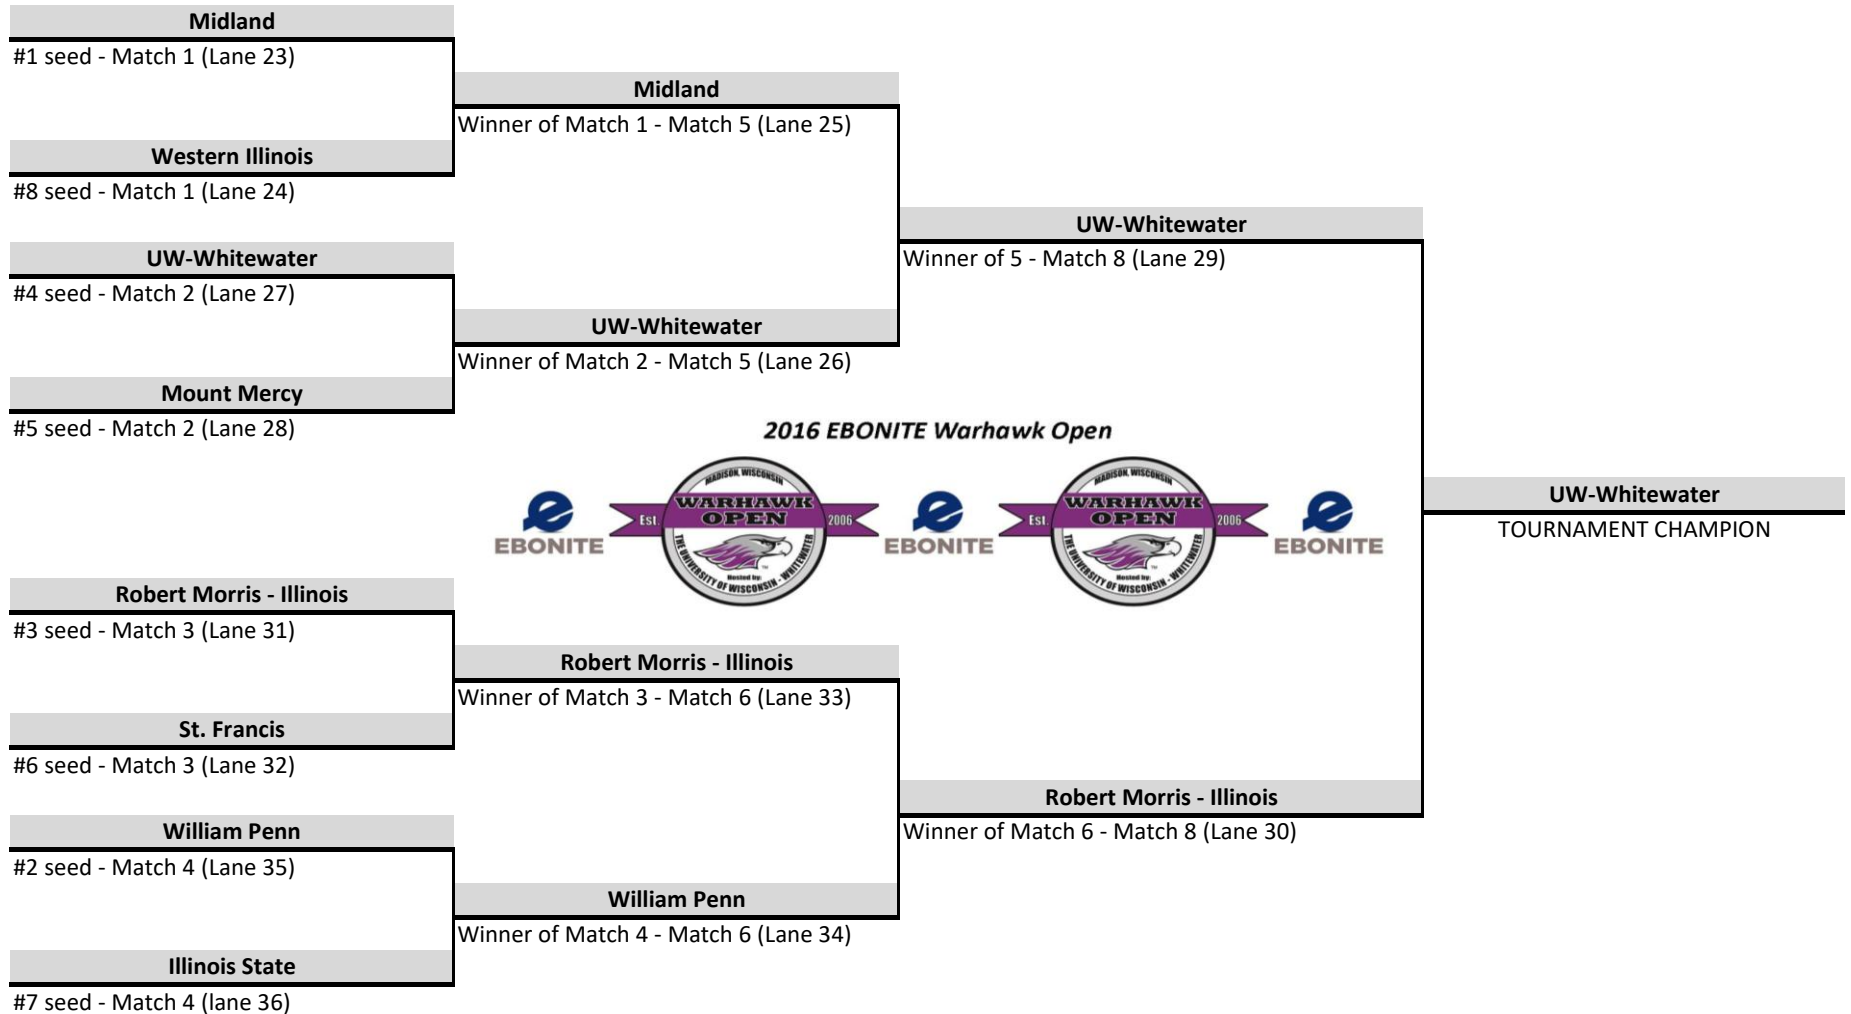

Men's Division - CHAMPIONSHIP BRACKET

Seed 1	Seed 2	Seed 3	Seed 4
Midland	William Penn	Robert Morris - Illinois	UW-Whitewater

Seed 5	Seed 6	Seed 7	Seed 8
Mount Mercy	St. Francis	Illinois State	Western Illinois